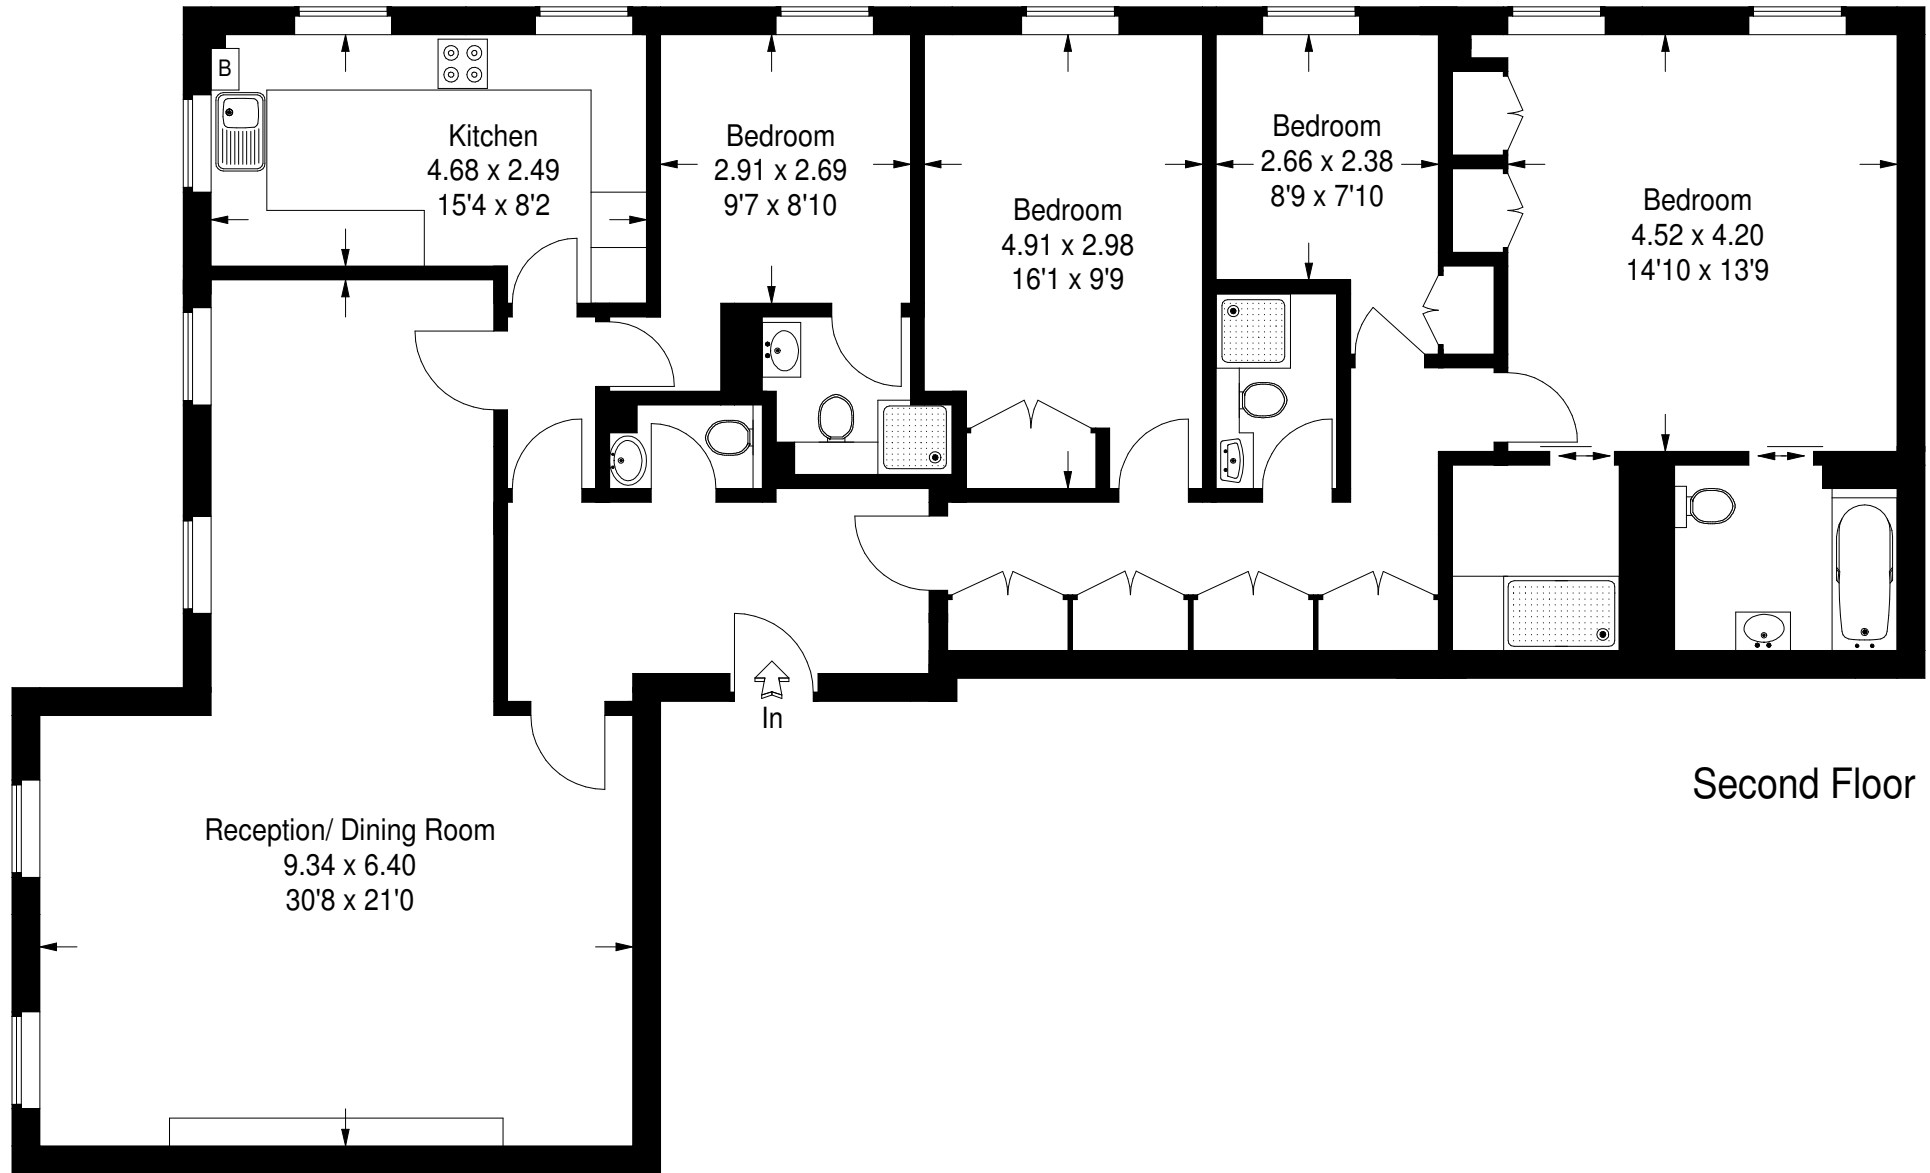

Chester Square, SW1

Gross internal area (approx) :-
155 sq m / 1668 sq ft

For identification only. Not to scale.
© Floorplanz Ltd

Second Floor