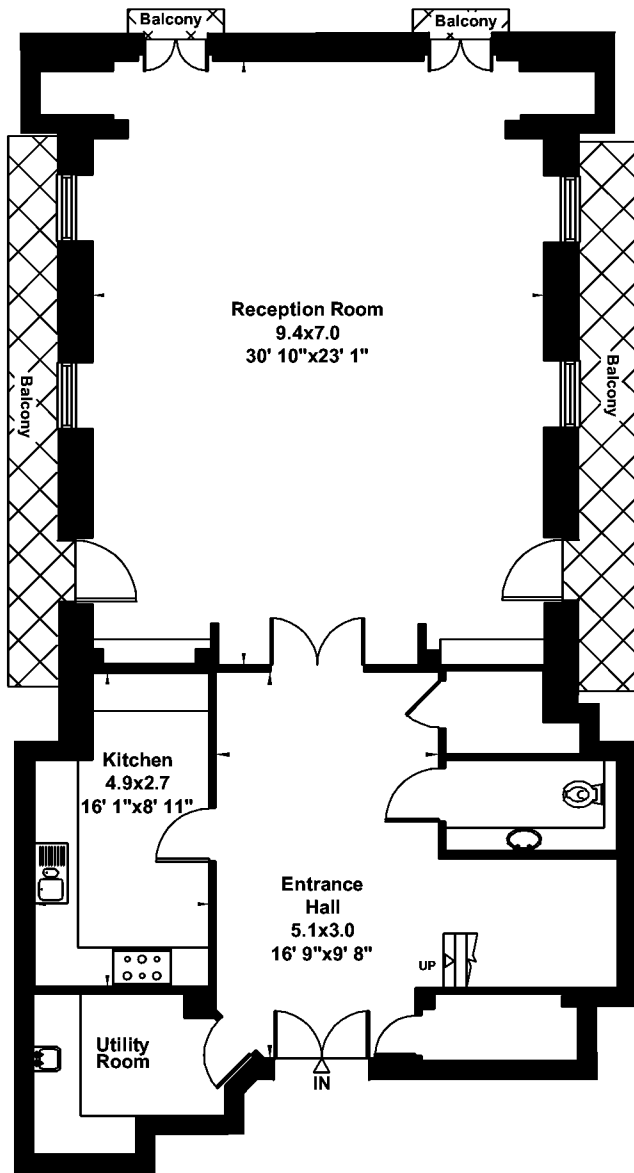

Westminster Green Dean Ryle Street, SW1P

Gross internal area (approx.)

213 Sq m (2292 Sq ft)

For identification only, Not to Scale

The Capital Group

Ninth Floor

Tenth Floor