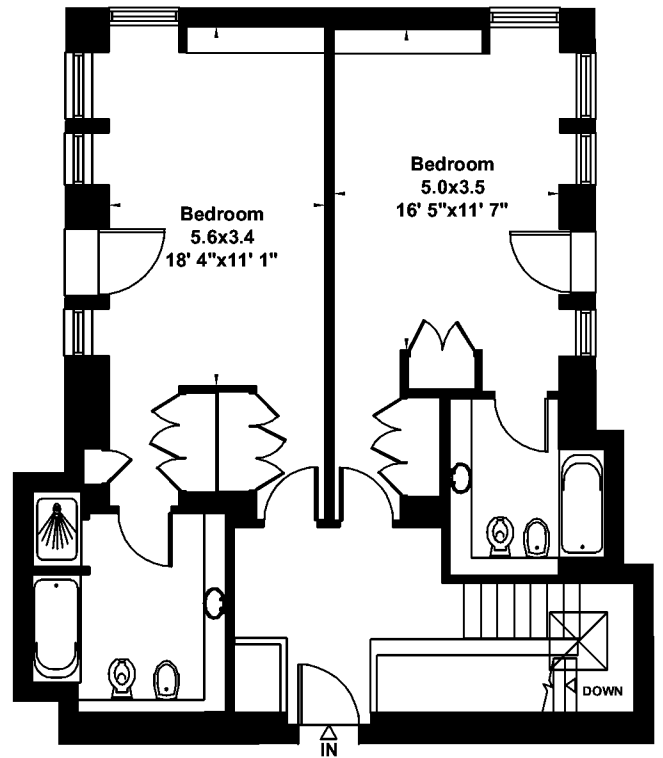

Westminster Green Dean Ryle Street, SW1P

Gross internal area (approx.)

213 Sq m (2292 Sq ft)

For identification only, Not to Scale

The Capital Group

Ninth Floor

Tenth Floor