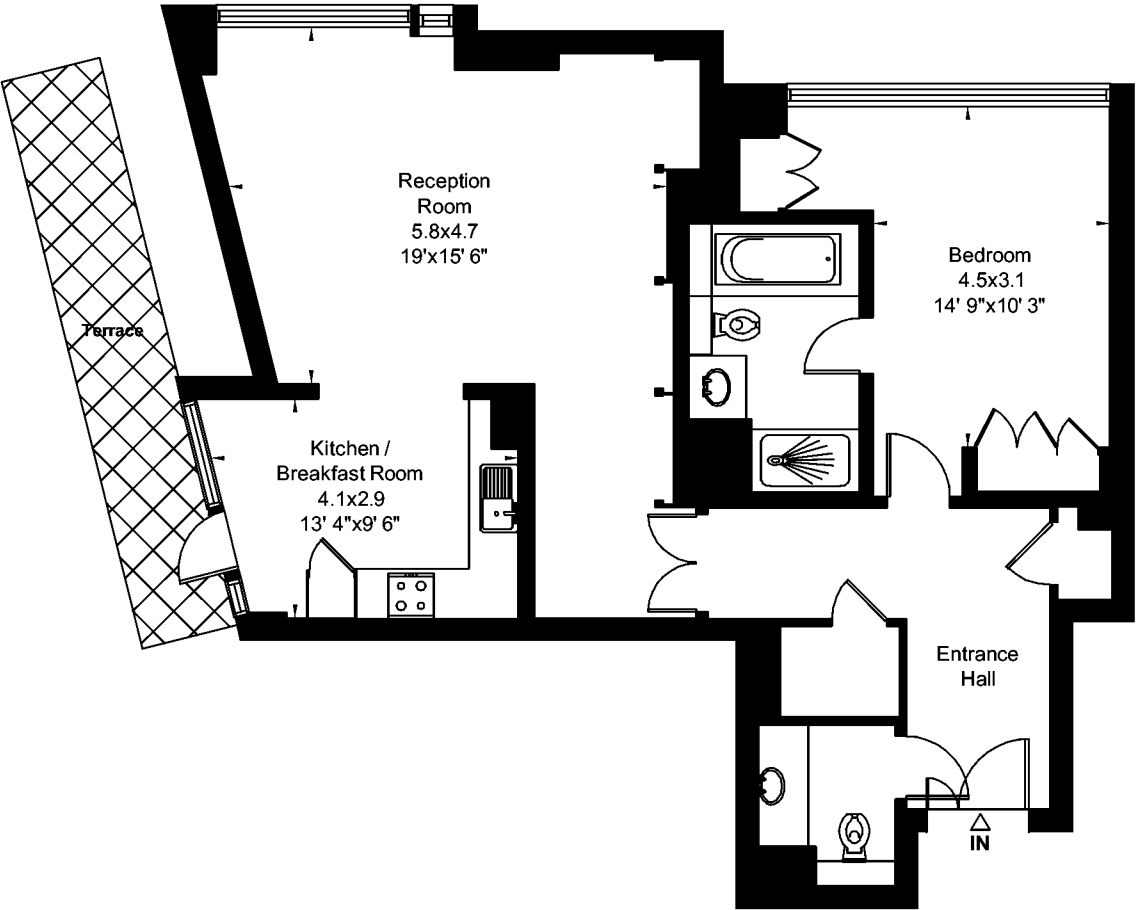

GA01 The Knightsbridge, SW7

Gross internal area (approx.)

95 Sq m (1021 Sq ft)

For identification only, Not to Scale

The Capital Group

Garden Level