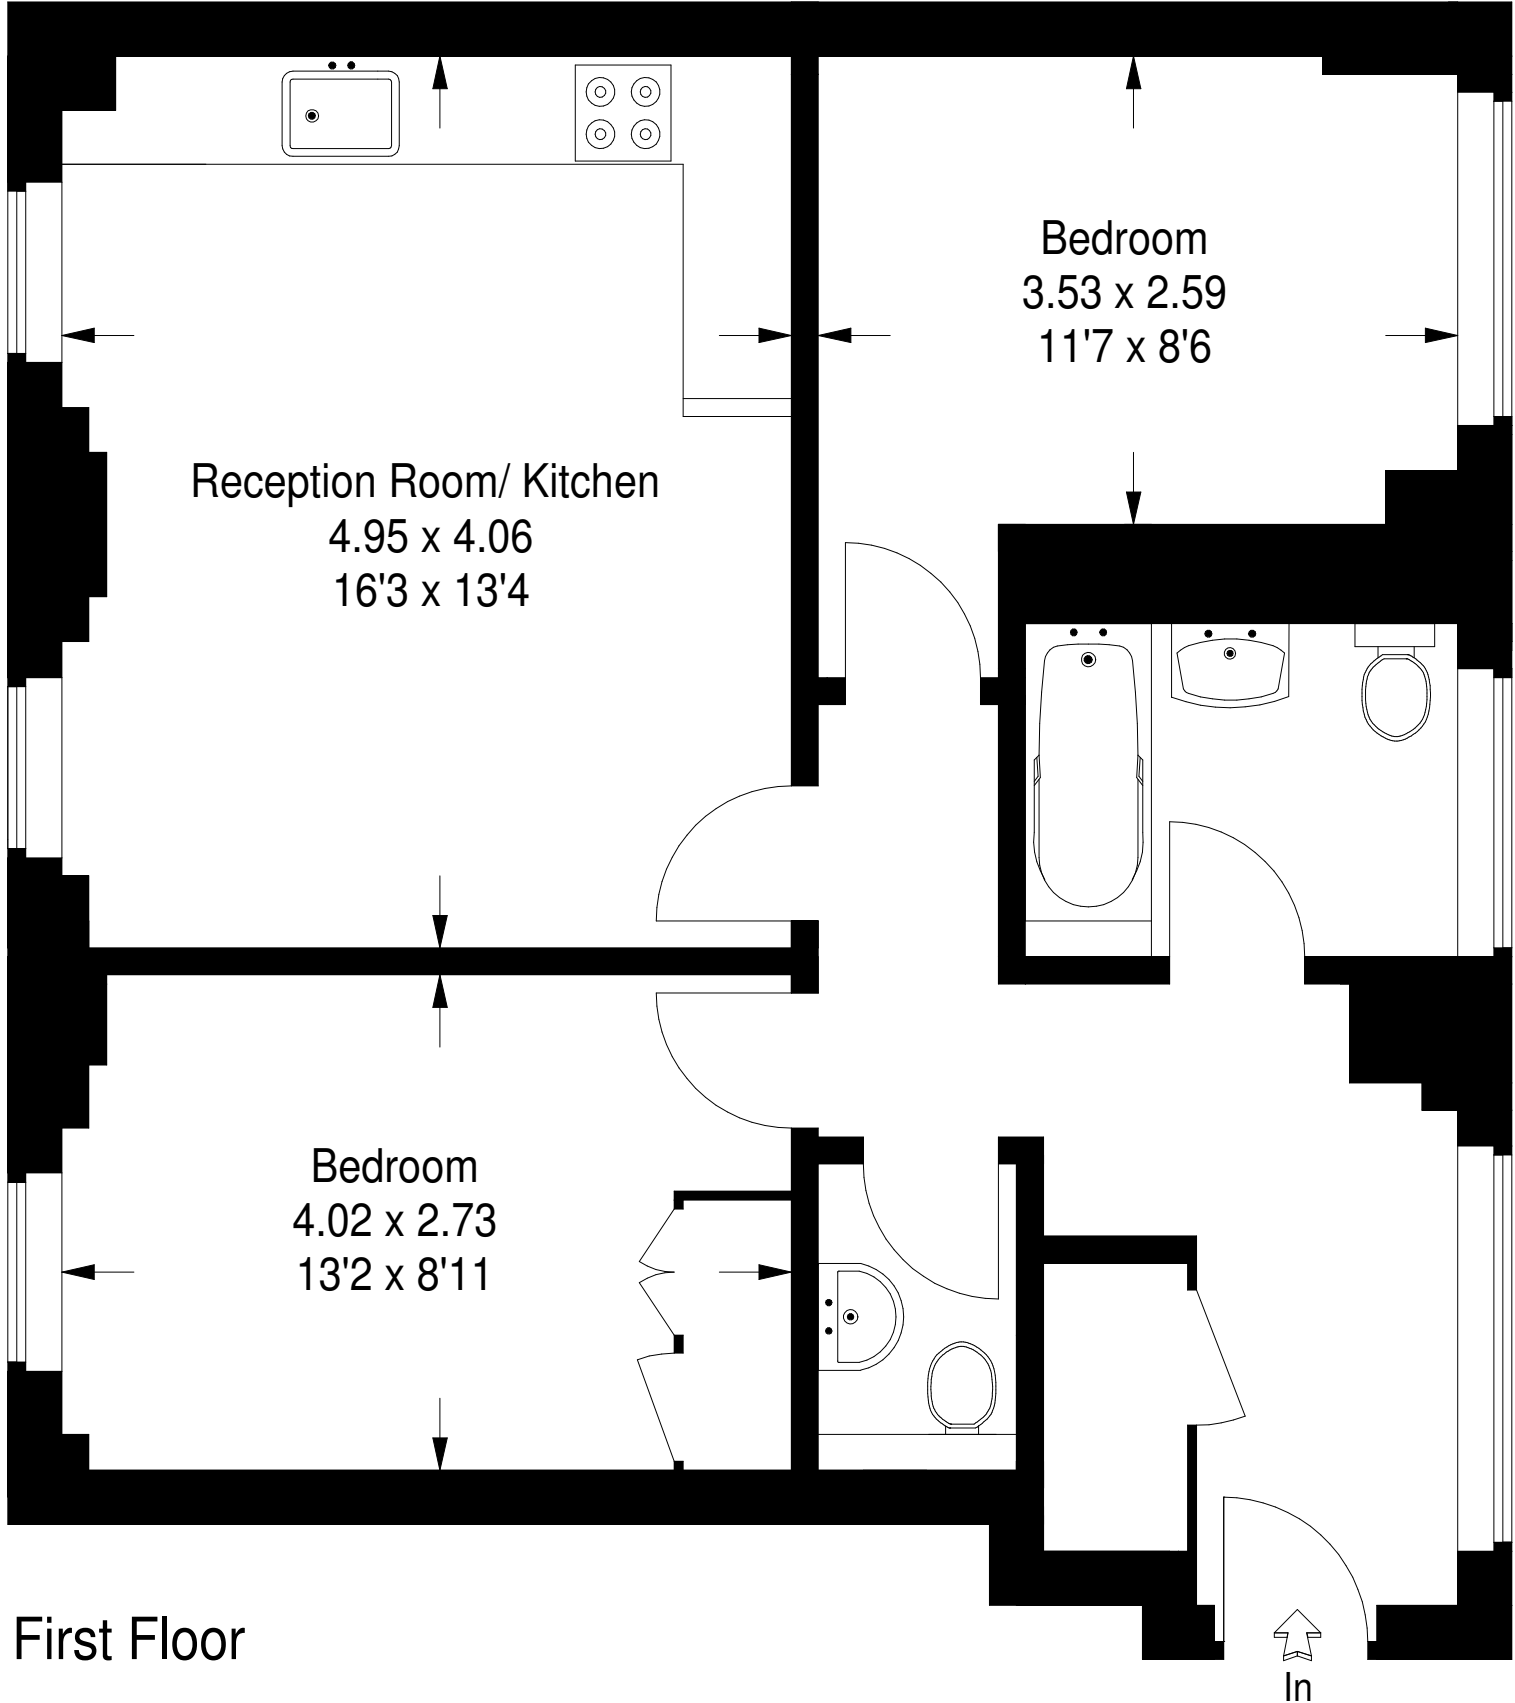

Ironworks, Regents Quarter, N1

Gross internal area (approx) :-
62 sq m / 667sq ft

For identification only. Not to scale.
© Floorplanz Ltd

First Floor